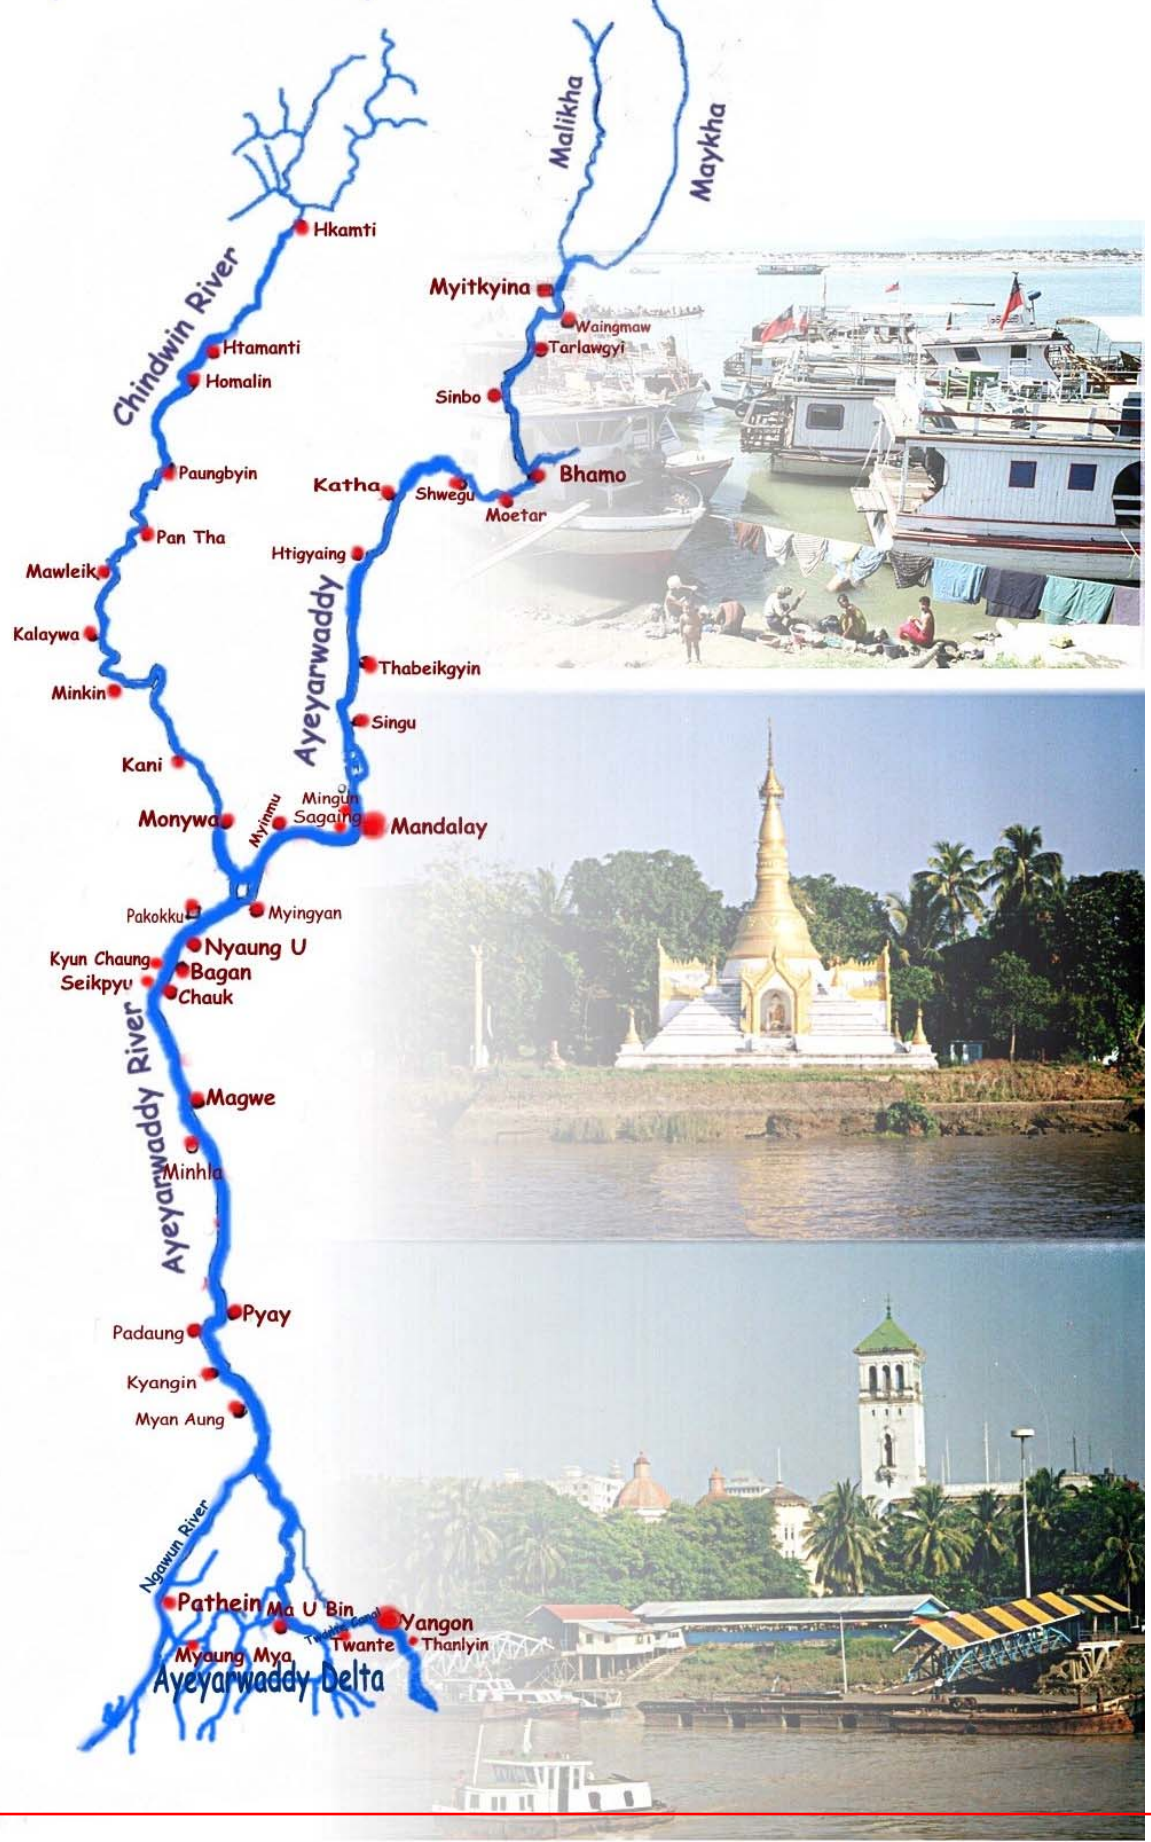

Ayeyarwaddy & Chindwin River

Distances mentioned in nautical-miles!

From	To	Nautical miles
Myitkyina	Waingmaw	4
	Tarlawgyi	46
	Sinbo	83
	Bhamo	120
Mandalay	Kyauk Myaung	50
	Thabeikgyin	75
	Htigyaing	150
	Katha	193
	Moetar	209
	Bhamo	275
	Sagaing	9
	Myinmu	39
	Myingyan	80
	Pakkoku	103
	Nyaung U	119
	Bagan	129
	Magwe	221
	Pyay	334
Yangon	Pyay	263
	Pathein	172
	Ma U Bin	46
Monywa	Kani	34
	Minkin	104
	Kalaywa	147
	Mawleik	185
	Paungbyin	263
	Homalin	327
	Htamanti	384
	Hkamti	454
	Bagan	95 / 101
	Nyaung U	85 / 91
	Mandalay	133